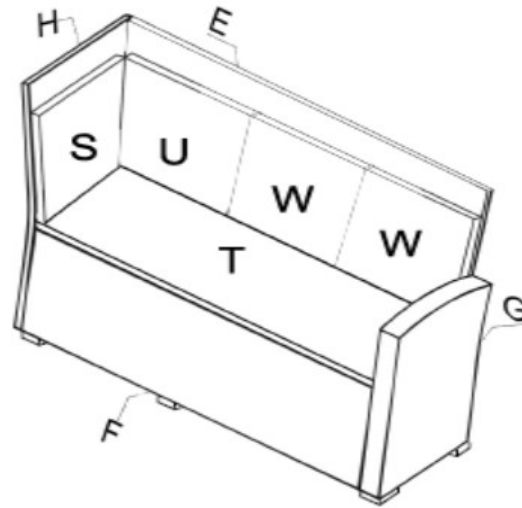

LAREDO SECTIONAL SOFA 6PC SET/ENSEMBLE SOFA 6 MCX LAREDO SECTIONAL

Parts list / Liste des pièces

								
A 1PC	B 1PC	C 1PC	D 1PC	E 1PC	F 1PC	G 1PC	H 1PC	
				 M6*40	 M6*35	 M6*45	 M6*15	
I 1PC	J 2PCS	P 1PC	Q 3PCS	K 26PCS	L 4PCS	M 3PCS	O 4PCS	N 1PC
								
S 1PC	T 2PCS	U 1PC	V 3PCS	W 5PCS				

Illustration 1

Illustration 2

Illustration 3

Ne pas serrer les vis avant que l'assemblage soit terminé
Do not fully tighten all screws until assembly is completed.

Illustration 4

Illustration 5

Illustration 6